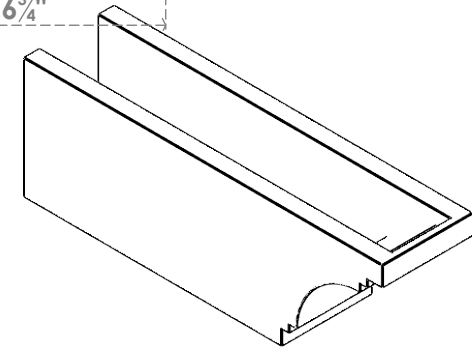

ITEM NUMBER: RFTURO060X08000X24000X008PEC00RCPR

6"W X 8"H X 24"L TIMBERTHANE ROUGH CEDAR PESCADERO FAUX WOOD OPEN RAFTER TAIL, 8"L END, PRIMED TAN
24"

ISOMETRIC

GENERATED DATE : 03/02/2023

EKENA MILLWORK
2300 WEST MAIN ST.
CLARKSVILLE, TX 75426
TOLL FREE: 866-607-0453
WWW.EKENAMILLWORK.COM

NOTES

1. INSTALLATION TO BE COMPLETED IN ACCORDANCE WITH MANUFACTURER'S SPECIFICATIONS.
2. DRAWING MAY NOT BE TO SCALE
3. THIS DRAWING IS INTENDED FOR DESIGN AND PLANNING PURPOSES ONLY.
4. ALL INFORMATION CONTAINED HEREIN WAS CURRENT AT THE TIME OF DEVELOPMENT BUT MUST BE REVIEWED AND APPROVED BY THE PRODUCT MANUFACTURER TO BE CONSIDERED ACCURATE.
5. TIMBERTHANE ARCHITECTURAL PRODUCTS ARE MADE FROM HIGH DENSITY URETHANE AND COME FACTORY PRIMED