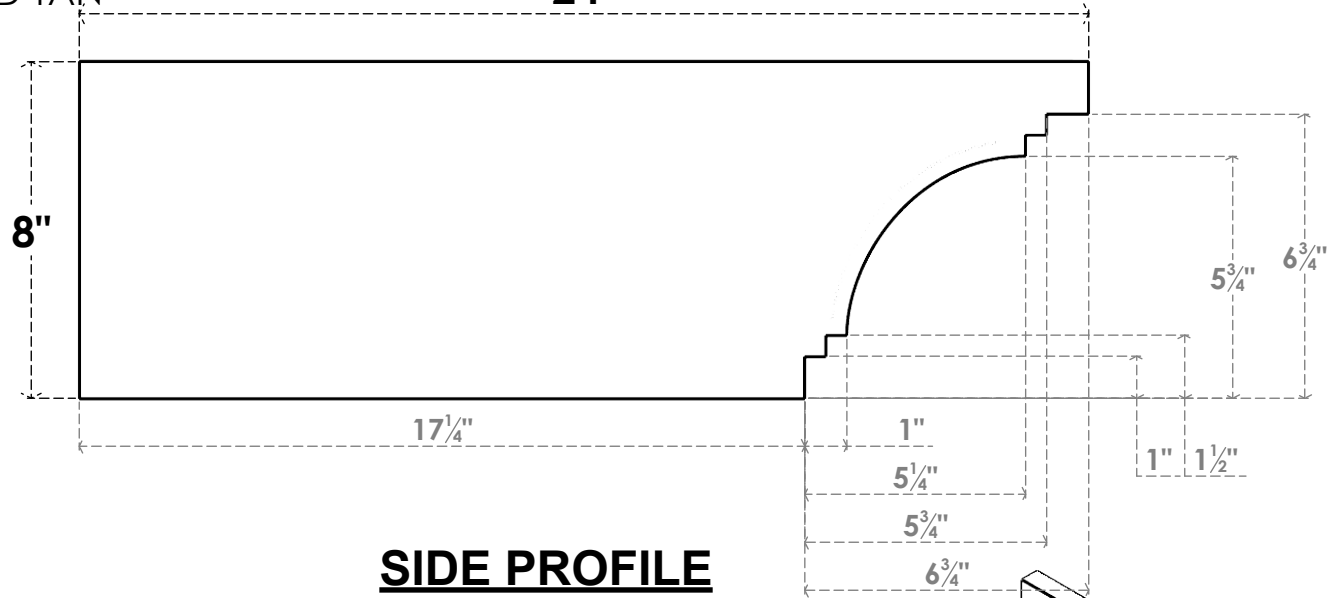

ITEM NUMBER: RFTURO060X08000X24000X008PEC00RCPR

6"W X 8"H X 24"L TIMBERTHANE ROUGH CEDAR PESCADERO FAUX WOOD OPEN RAFTER TAIL, 8"L END, PRIMED TAN
24"

ISOMETRIC

GENERATED DATE : 03/02/2023

EKENA MILLWORK
2300 WEST MAIN ST.
CLARKSVILLE, TX 75426
TOLL FREE: 866-607-0453
WWW.EKENAMILLWORK.COM

NOTES

1. INSTALLATION TO BE COMPLETED IN ACCORDANCE WITH MANUFACTURER'S SPECIFICATIONS.
2. DRAWING MAY NOT BE TO SCALE
3. THIS DRAWING IS INTENDED FOR DESIGN AND PLANNING PURPOSES ONLY.
4. ALL INFORMATION CONTAINED HEREIN WAS CURRENT AT THE TIME OF DEVELOPMENT BUT MUST BE REVIEWED AND APPROVED BY THE PRODUCT MANUFACTURER TO BE CONSIDERED ACCURATE.
5. TIMBERTHANE ARCHITECTURAL PRODUCTS ARE MADE FROM HIGH DENSITY URETHANE AND COME FACTORY PRIMED