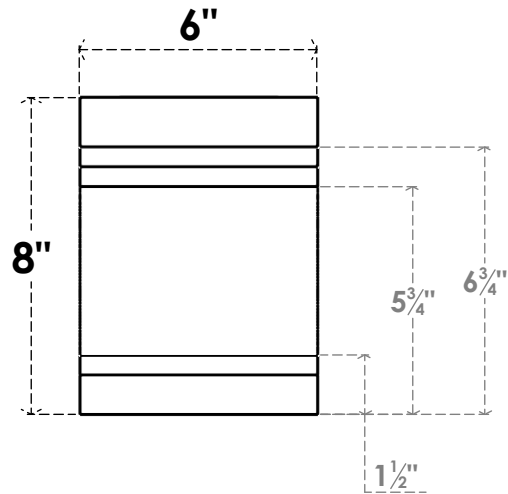

ITEM NUMBER: RFTURO060X08000X24000X008PEC00RCPR

6"W X 8"H X 24"L TIMBERTHANE ROUGH CEDAR PESCADERO FAUX WOOD OPEN RAFTER TAIL, 8"L END, PRIMED TAN
24"

ISOMETRIC

GENERATED DATE : 03/02/2023

EKENA MILLWORK
2300 WEST MAIN ST.
CLARKSVILLE, TX 75426
TOLL FREE: 866-607-0453
WWW.EKENAMILLWORK.COM

NOTES

1. INSTALLATION TO BE COMPLETED IN ACCORDANCE WITH MANUFACTURER'S SPECIFICATIONS.
2. DRAWING MAY NOT BE TO SCALE
3. THIS DRAWING IS INTENDED FOR DESIGN AND PLANNING PURPOSES ONLY.
4. ALL INFORMATION CONTAINED HEREIN WAS CURRENT AT THE TIME OF DEVELOPMENT BUT MUST BE REVIEWED AND APPROVED BY THE PRODUCT MANUFACTURER TO BE CONSIDERED ACCURATE.
5. TIMBERTHANE ARCHITECTURAL PRODUCTS ARE MADE FROM HIGH DENSITY URETHANE AND COME FACTORY PRIMED